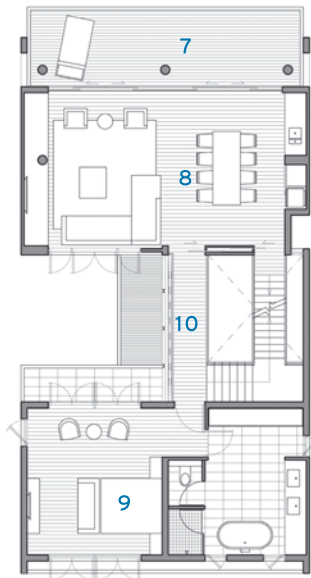

Pranali ปราณาลี

- ◆ 3-storey pool villa
- ◆ 385 sq.m. total area
- ◆ 3 Bedrooms with en-suite bathroom
- ◆ 10 meter ceiling great room
- ◆ Powder room
- ◆ Oversized master bathroom with walk-in closet
- ◆ Roof top infinity edge pool with ocean view
- ◆ Solid timber pool deck
- ◆ Large living space with oversized terrace
- ◆ Island kitchen
- ◆ Built-in closet
- ◆ Two-car parking

Third Floor	11 Pool	26.00 sq.m.
	12 Pool Terrace	25.50 sq.m.
	Total	51.50 sq.m.

Second Floor	7 Terrace	23.50 sq.m.
	8 Living & Dining Room	51.00 sq.m.
	9 Master Bedroom & wc.	58.00 sq.m.
	10 Circulation	7.50 sq.m.
	Total	140.00 sq.m.

Ground Floor	1 Bedroom2 & wc.2	27.00 sq.m.
	2 Bedroom3 & wc.3	24.00 sq.m.
	3 Hall	31.00 sq.m.
	4 Kitchen & Powder Room	21.00 sq.m.
	5 Parking	52.00 sq.m.
	6 Pond & Terrace	38.50 sq.m.
	Total	193.50 sq.m.

Pranali
ปรานาลี

Total Area 385.00 sq.m.