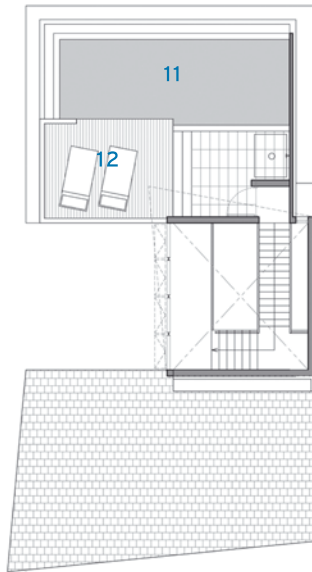

Pranali ปราณาลี

- ◆ 3-storey pool villa
- ◆ 385 sq.m. total area
- ◆ 3 Bedrooms with en-suite bathroom
- ◆ 10 meter ceiling great room
- ◆ Powder room
- ◆ Oversized master bathroom with walk-in closet
- ◆ Roof top infinity edge pool with ocean view
- ◆ Solid timber pool deck
- ◆ Large living space with oversized terrace
- ◆ Island kitchen
- ◆ Built-in closet
- ◆ Two-car parking

Third Floor	11 Pool	26.00 sq.m.
	12 Pool Terrace	25.50 sq.m.
	Total	51.50 sq.m.

Second Floor	7 Terrace	23.50 sq.m.
	8 Living & Dining Room	51.00 sq.m.
	9 Master Bedroom & wc.	58.00 sq.m.
	10 Circulation	7.50 sq.m.
	Total	140.00 sq.m.

Ground Floor	1 Bedroom2 & wc.2	27.00 sq.m.
	2 Bedroom3 & wc.3	24.00 sq.m.
	3 Hall	31.00 sq.m.
	4 Kitchen & Powder Room	21.00 sq.m.
	5 Parking	52.00 sq.m.
	6 Pond & Terrace	38.50 sq.m.
	Total	193.50 sq.m.

Pranali
ปรานาลี

Total Area 385.00 sq.m.